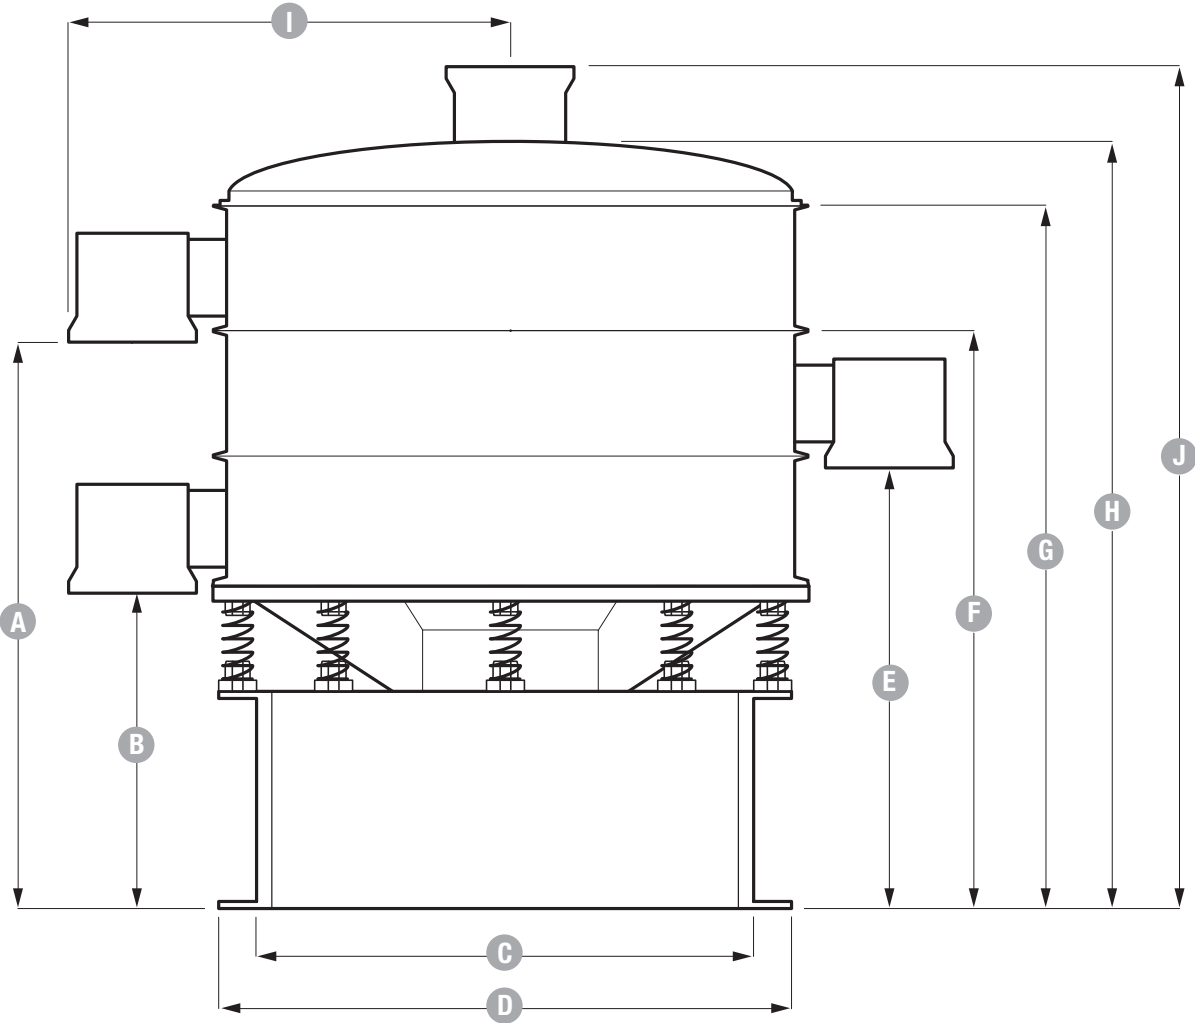

# Quality Engineered Separators

Model Size	Dimensions (Inches)									
	A	B	C	D	E	F	G	H	I	J
24"	37"	23-1/2"	18-1/2"	22-1/2"	30"	37-1/2"	44"	47-1/2"	18"	51-1/2"
30"	37"	23-1/2"	26-1/2"	30-1/2"	30"	37-1/2"	44"	47-1/2"	24"	51-1/2"
48"	41"	25"	32-1/2"	36-1/2"	32-1/2"	42"	50"	54"	34"	58"
60"	41"	25"	38-1/2"	42-1/2"	32-1/2"	42"	50"	54"	39"	58"